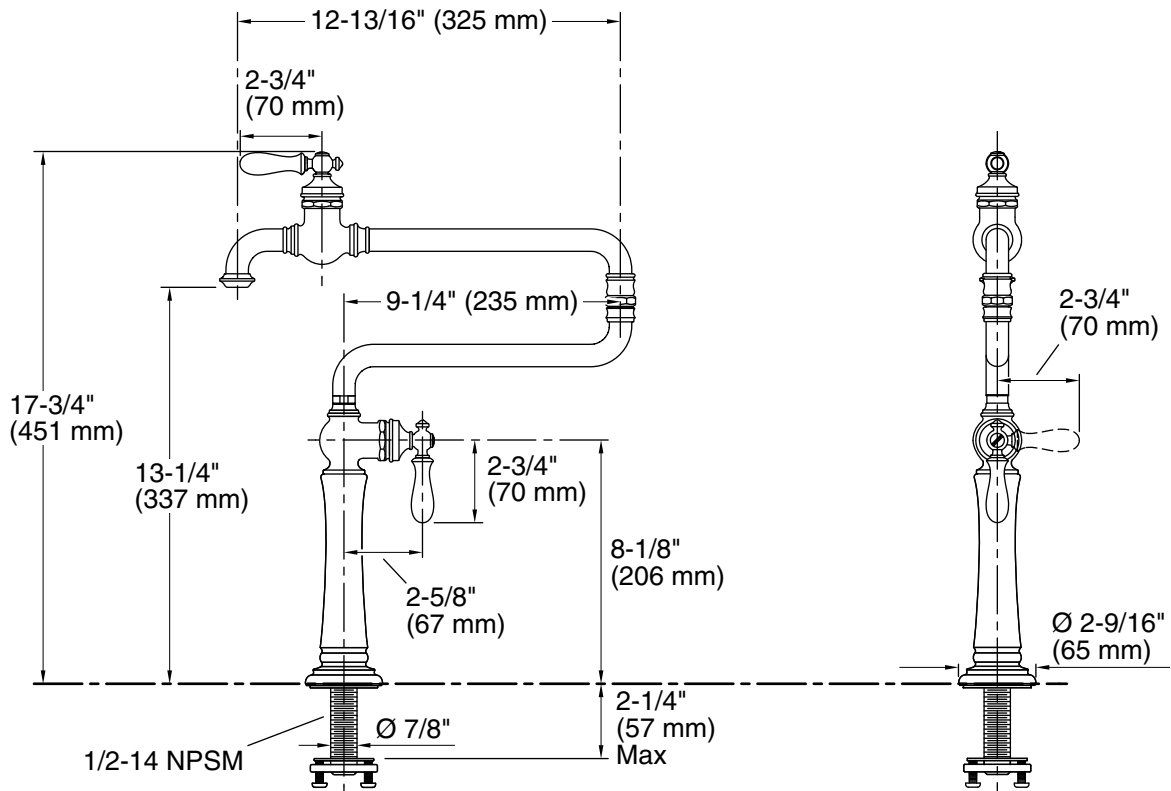

Features

- KOHLER ceramic disc valves exceed industry longevity standards for a lifetime of durable performance
- Articulating spout with 360° rotation offers superior clearance for filling pots on cooktops and ranges
- Single lever handle with main lever shutoff
- 3.2 gpm (12.1 lpm) @ 60 psi (4.1 bar)
- Coordinates with other Artifacts kitchen products

Technical Information

All product dimensions are nominal.

Spout:

Spout reach: 22" (559 mm)

Notes

Install this product according to the installation guide.

Supply hose not included. Requires a flexible supply hose with a 3/8" compression nut and 1/2-14 NPSM nut.